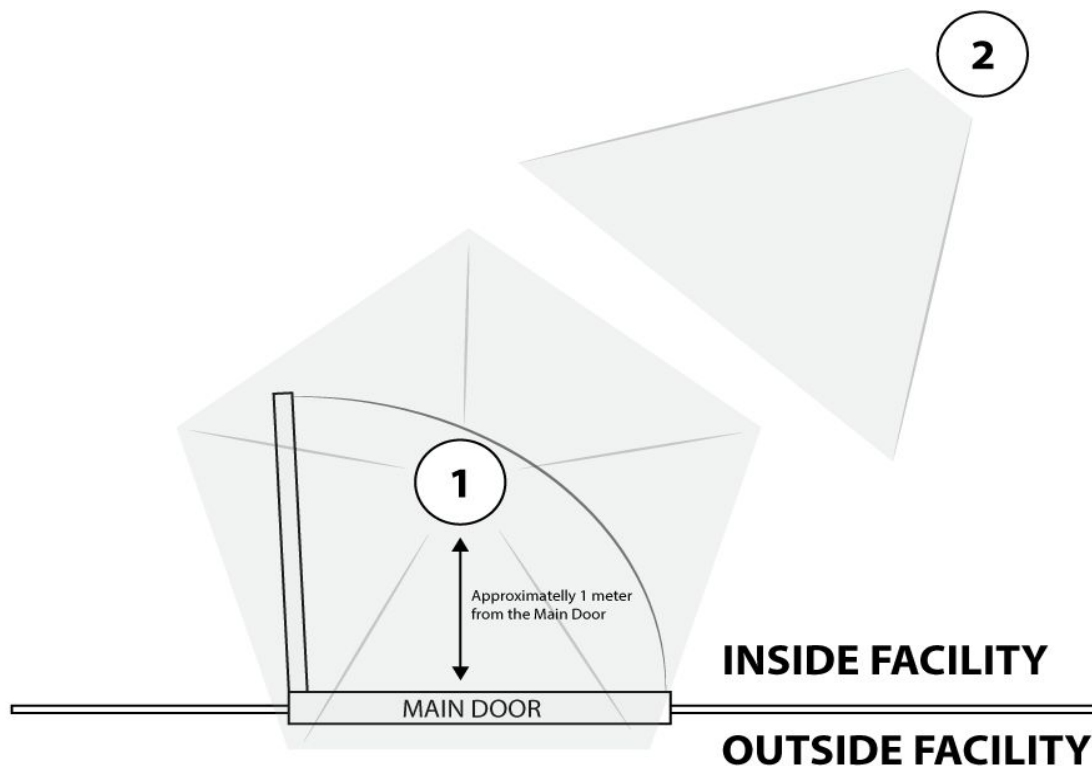

Please find enclosed your new Tailgating cameras.

To ensure correct positioning of the cameras please see below:

Camera 1 : This camera detects the number of “Heads” coming through the door.

- Install the camera inside the facility above the main door.
- Approximately 1 meter (3.3 ft) away from the main door.

Camera 2 : This camera takes photos of the member(s) faces which are stored in GymMaster

- Should face the main door
- Anywhere inside the facility with a clear view of the member(s) entering the facility